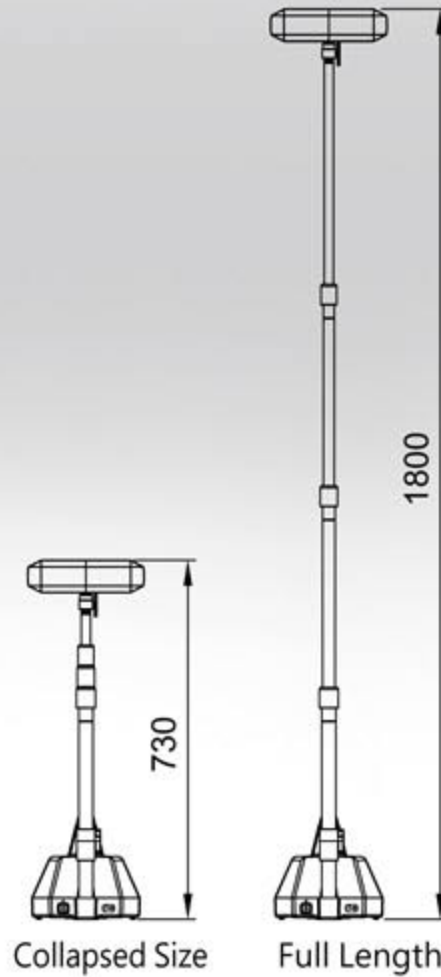

## C2-0923

- Battery specification : 12V 14Ah lead-acid battery
- Charging Time : 4-5Hr
- Operating Time : Low: 9-10Hr / High: 4-5Hr
- Charger Input Voltage : 100 - 240V AC
- Low – High – Off push switch for power control.
- Low power warning : flashing red light + light with Intermittent flashing (thrice per minute)
- IP rating : the light – IP66, battery box – IPX5
- Extension length of the shaft : 730–1800mm
- Collapsed Size : 728 x 239.2 x 218.4 mm