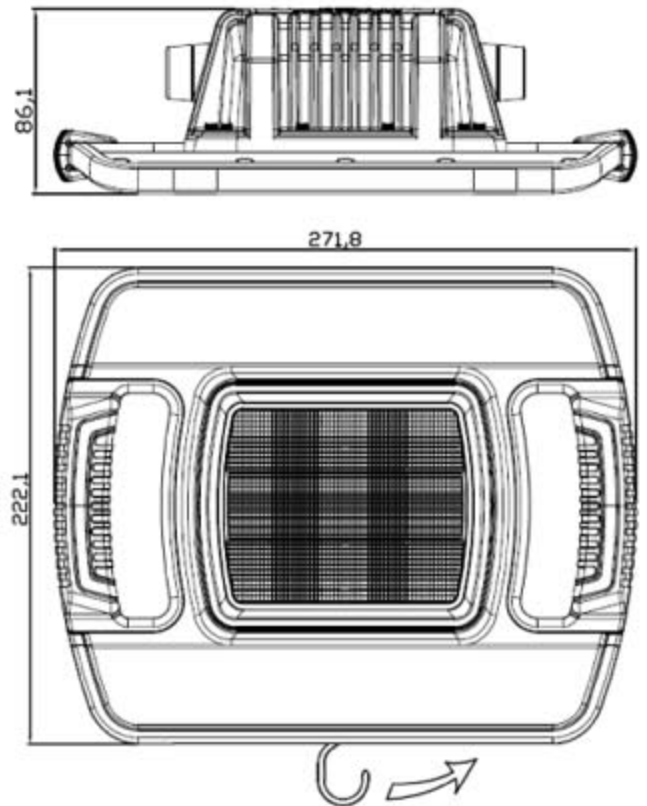

## Specification:

- Rating: Input – 100 ~ 240V AC, Output – 16.8V DC 2.1A
- Battery: Li-ion 14.4V 5200mA, rechargeable
- Charge time: 3.5 hours
- Operation Temperature: -20°C ~ +40°C
- Size: 271.8 (L) x 222(W) x 86 (H) mm